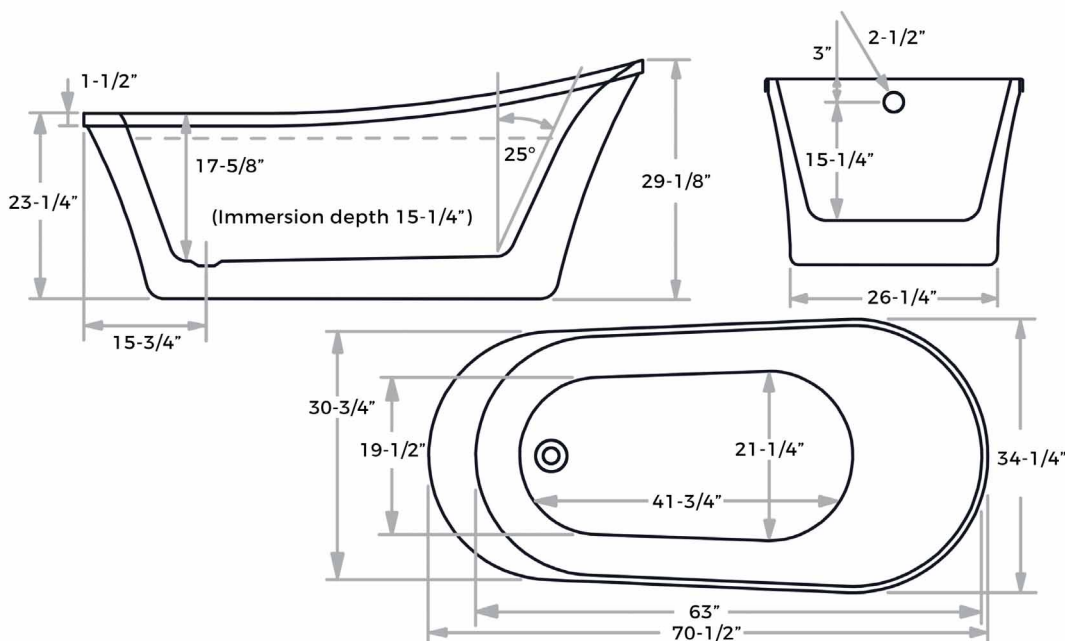

MISENO
— TAKE ME HOME —

MNO7035FSO

70"x 35" Free-Standing Slipper-style Acrylic Soaking Bathtub

Available Finishes

WHITE
(MT7035FSO)

Features

- 64 gallon capacity
- Reversible drain location
- Constructed with Lucite acrylic
- Reinforced fiberglass backing
- Concealed leveling legs
- Chrome drain and overflow trim included

Codes & Standards

Specified to meet or exceed:
- IAPMO & ETL

Specifications

- Overall Length: 70"
- Overall Width: 34-1/4"
- Overall Height: 30"
- Tub length: 41-1/2"
- Tub width: 21-1/4"
- Tub depth (to overflow): 15-1/4"
- Material: Cast acrylic
- Five year warranty
- Maximum capacity: 64 gallons

DIMENSIONS & MEASUREMENTS

Installation Notes

- All dimensions and specifications are nominal and may vary +/- 1/4". Use actual products for accuracy in critical situations.

- Tub must be supported from the tub bottom and not the tub lip or stringers. Failure to do so will void warranty.